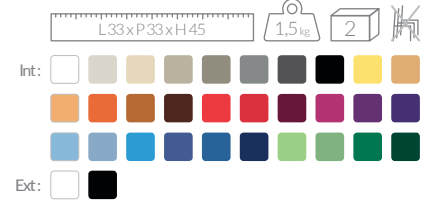

Tabouret
Shiver

Tabouret
Liberty M