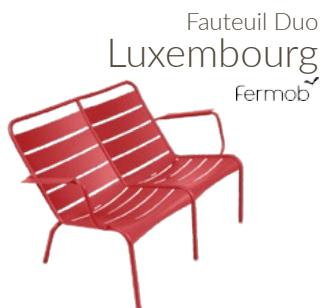

L119xP84xH72xHA405cm | 11kg | 1 |

White	Light Beige	Dark Beige	Brown	Dark Green	Grey	Light Green	Yellow
Orange	Red	Pink	Red	Purple	Dark Purple	Teal	Light Blue
Grey	Dark Grey	Black	Black	Black	Black	Black	Black